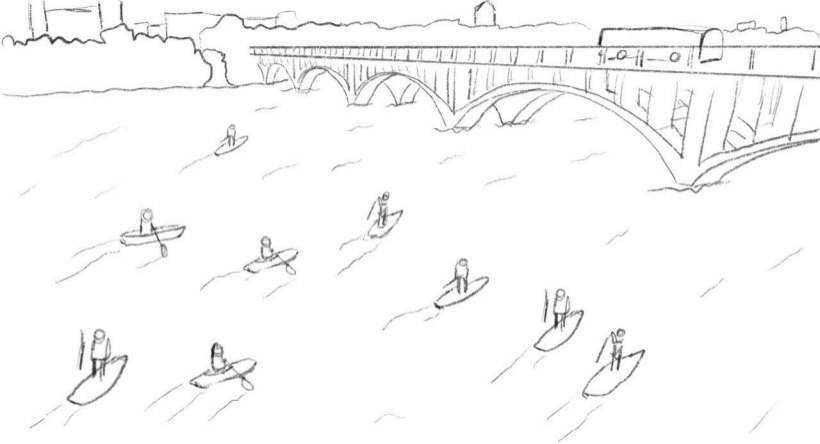

Kayak and
Paddleboard
Rentals

Live
Love
Paddle

A hand-drawn sketch of a boat's hull and interior structure. The drawing is done in black ink on a white background. It shows the curved bottom of the hull, a horizontal line representing the deck, and several vertical lines representing the interior structure or ribs. The lines are somewhat rough and sketchy.

Live
Love
Paddle

Live
Love
Paddle

Live
Love
Paddle

CATCHY SLOGAN HERE