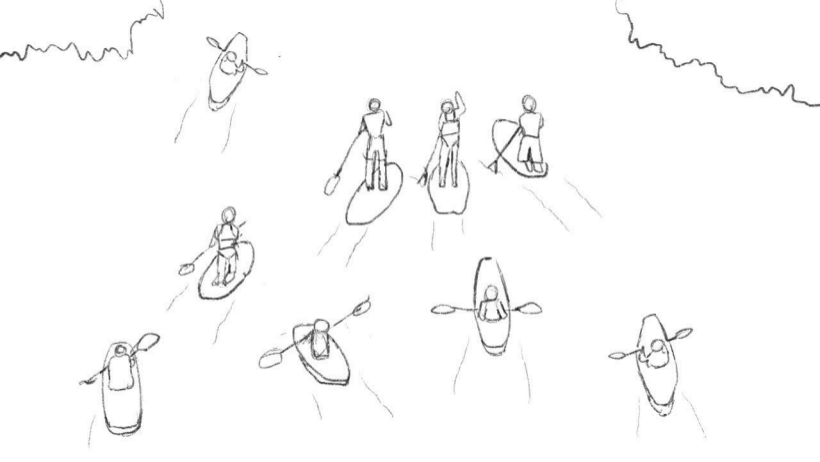

Kayak and
Paddleboard
Rentals

Live
Love
Paddle

A hand-drawn sketch of a boat's hull and interior structure. The drawing is done in black ink on a white background. It shows the curved bottom of the hull, a horizontal line representing the deck, and several vertical lines representing the interior structure or ribs. The lines are somewhat rough and sketchy.

Live
Love
Paddle

Live
Love
Paddle

Live
Love
Paddle

CATCHY SLOGAN HERE