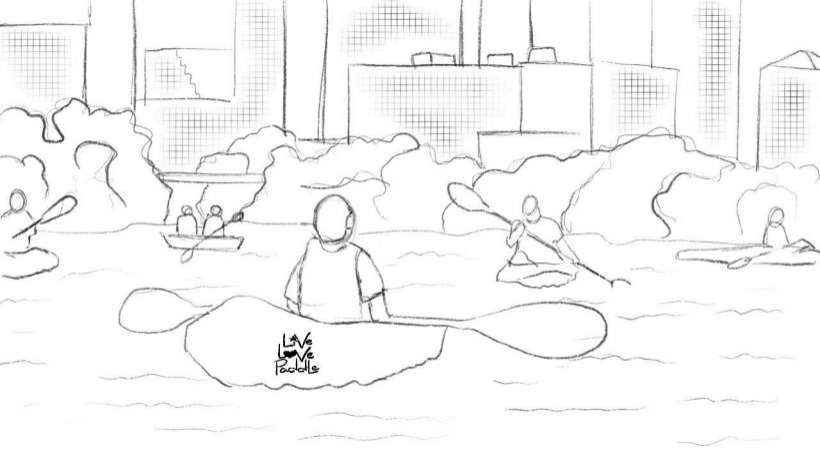

Kayak and
Paddleboard
Rentals

Live
Love
Paddle

A hand-drawn sketch of a boat's hull and interior structure. The drawing is done in black ink on a white background. It shows the curved bottom of the hull, a horizontal line representing the deck, and several vertical lines representing the interior structure or ribs. The lines are somewhat rough and sketchy.

Live
Love
Paddle

Live
Love
Paddle

Live
Love
Paddle

CATCHY SLOGAN HERE