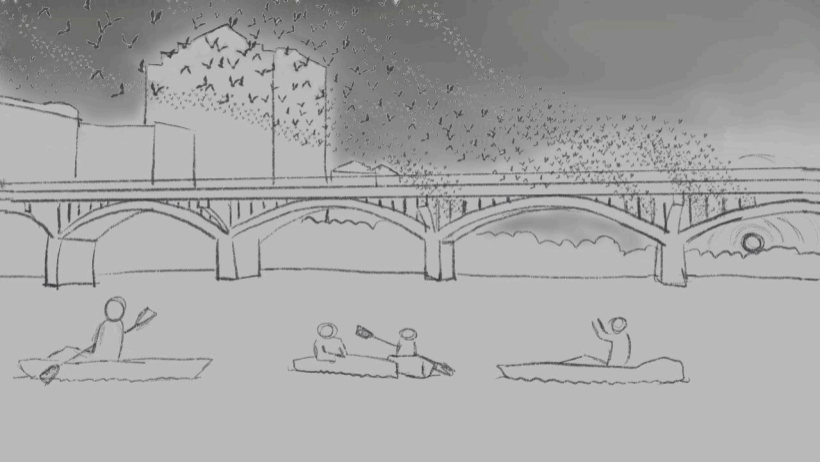

Kayak and
Paddleboard
Rentals

Live
Love
Paddle

A hand-drawn sketch of a boat's hull and interior structure. The drawing is done in black ink on a white background. It shows the curved bottom of the hull, a horizontal line representing the deck, and several vertical lines representing the interior structure or ribs. The lines are somewhat rough and sketchy.

Live
Love
Paddle

Live
Love
Paddle

Live
Love
Paddle

CATCHY SLOGAN HERE