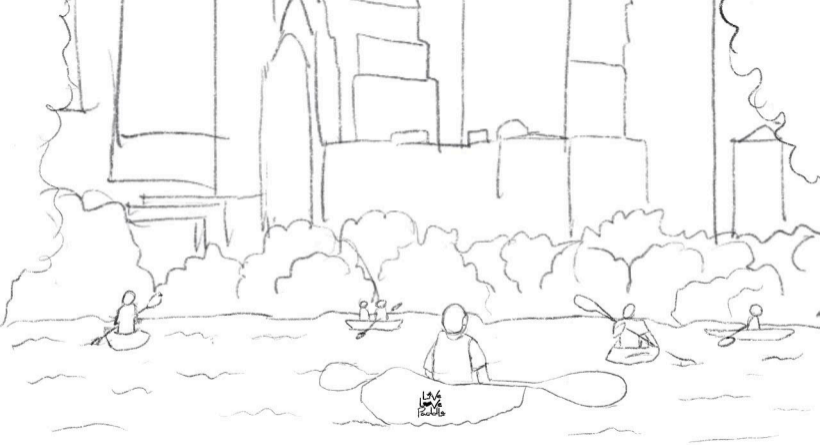

Kayak and
Paddleboard
Rentals

Live
Love
Paddle

A hand-drawn sketch of a boat's hull and interior structure. The drawing is done in black ink on a white background. It shows the curved bottom of the hull, a horizontal line representing the deck, and several vertical lines representing the interior structure or ribs. The lines are somewhat rough and sketchy.

Live
Love
Paddle

Live
Love
Paddle

Live
Love
Paddle

CATCHY SLOGAN HERE